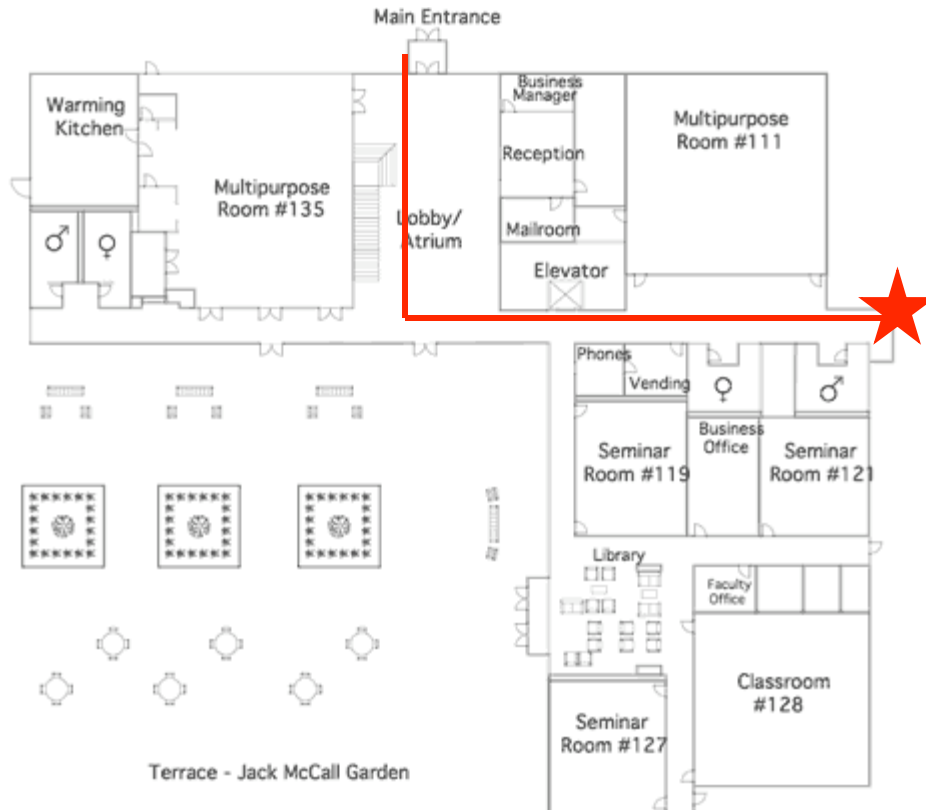

Directions to LEARN NC

Hotels in the Chapel Hill area:

- Comfort Inn   919-932-9522
  3508 Mt. Moriah Rd, Durham
- Days Inn   919-929-3090
  US 15-501 Hwy Bypass, Chapel Hill
- Hampton Inn   919-968-3000
  15-501 North, Chapel Hill